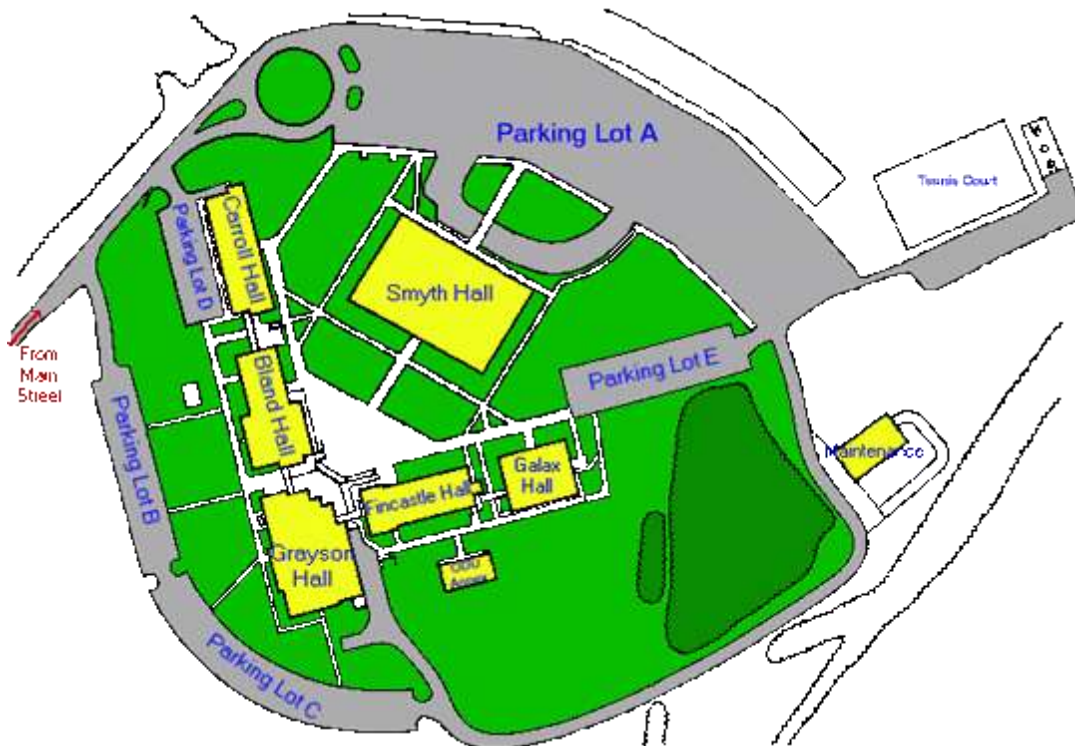

Wytheville Community College Campus

Directions to WCC:

From East : Take Interstate 81 South to Wytheville Exit 73. Follow Main Street approximately one mile to WCC campus on right.

From West : Take Interstate 81 North to Wytheville Exit 73. Follow Main Street approximately one mile to WCC campus on right.

From North : Take Interstate 77 South to Interstate 81 North. Take Wytheville Exit 73. Follow Main Street approximately one mile to WCC campus on right.

From South : Take Interstate 77 North to Interstate 81 South. Go nine miles on I-81 to Wytheville Exit 73. Follow Main Street approximately one mile to WCC campus on right.

Handicap Accessibility:

All of our buildings and restrooms are handicap accessible. If your event is being held in Carroll, Bland or Grayson Halls, it is best to park in parking lot D (in front of Carroll Hall). From there, you can proceed up the sidewalk to Bland or Grayson Halls. There are elevators in each building for accessibility to the second floor.